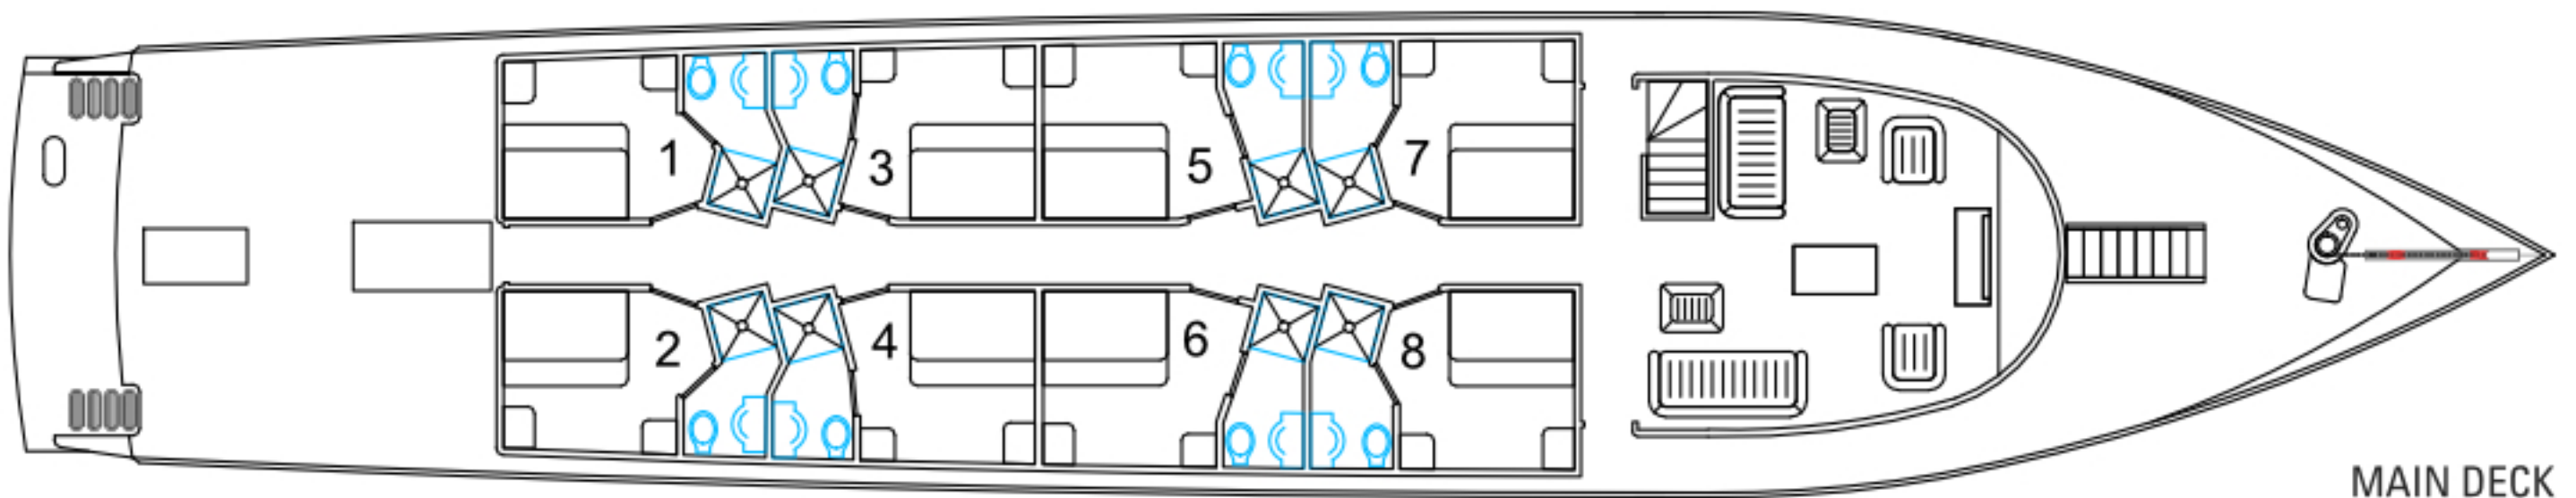

JARDINES AVALON F II | 10 CABINS - 20 PAX

LOWER DECK

MAIN DECK

JARDINES AVALON F II | BOAT SPECIFICATIONS

THE YACHT (JAF2)

Port: Júcaro, Cuba

- Cabin Total: 10
 - 8 Standard Lower Deck Cabins
 - 2 Standard Lower Deck Cabins
- *All cabins hold max double occupancy
- Length: 131'
- Boarding: Saturday 1pm-2pm
- Disembark: Saturday 5am-8am
- Max Passengers: 20

STATEROOM DETAILS

Cabin #1 Deluxe Stateroom

Has Porthole
Bunk Style
Twin top/Full on bottom

Cabin #2 Deluxe Stateroom

Has Porthole
Bunk Style
Twin top/Full on bottom

Cabin #3 Deluxe Stateroom

Has Porthole
Bunk Style
Twin top/Full on bottom

Cabin #4 Deluxe Stateroom

Has Porthole
Bunk Style
Twin top/Full on bottom

Cabin #5 Deluxe Stateroom

Has Porthole
Bunk Style
Twin top/Full on bottom

Cabin #6 Deluxe Stateroom

Has Porthole
Bunk Style
Twin top/Full on bottom

Cabin #10 Deluxe Stateroom

Has Porthole
Side by side Queen and Full