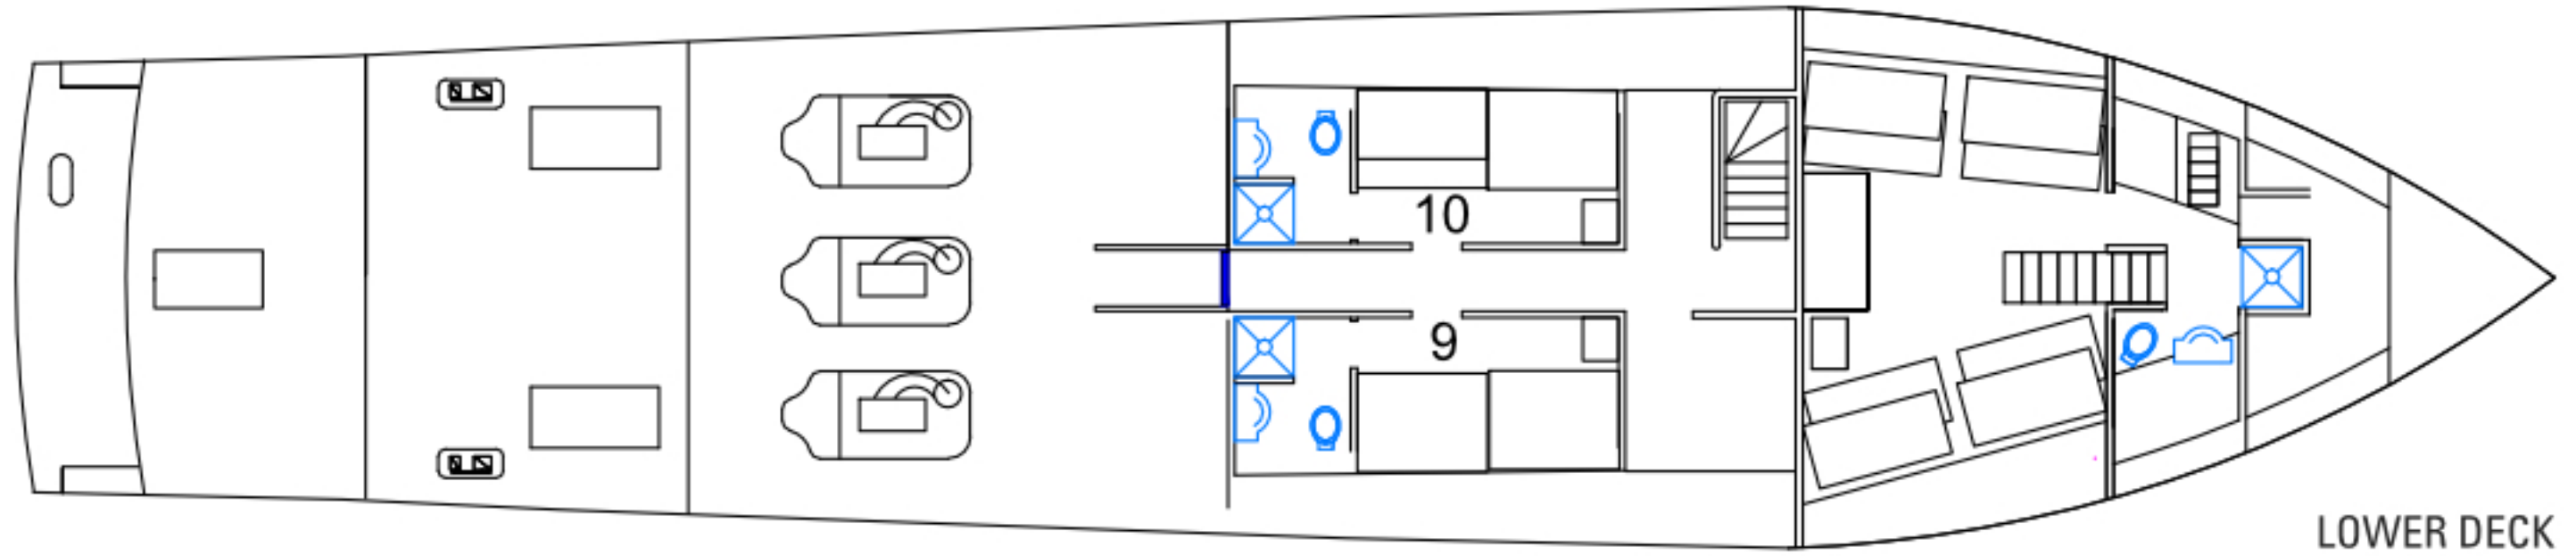

JARDINES AVALON F II | 10 CABINS - 20 PAX

LOWER DECK

MAIN DECK

JARDINES AVALON F II | BOAT SPECIFICATIONS

THE YACHT (JAF2)

Port: Júcaro, Cuba

- Cabin Total: 10
 - 8 Standard Lower Deck Cabins
 - 2 Standard Lower Deck Cabins
- *All cabins hold max double occupancy
- Length: 131'
- Boarding: Saturday 1pm-2pm
- Disembark: Saturday 5am-8am
- Max Passengers: 20

STATEROOM DETAILS

Cabin #1 Deluxe Stateroom

Has Porthole
Bunk Style
Twin top/Full on bottom

Cabin #2 Deluxe Stateroom

Has Porthole
Bunk Style
Twin top/Full on bottom

Cabin #3 Deluxe Stateroom

Has Porthole
Bunk Style
Twin top/Full on bottom

Cabin #4 Deluxe Stateroom

Has Porthole
Bunk Style
Twin top/Full on bottom

Cabin #5 Deluxe Stateroom

Has Porthole
Bunk Style
Twin top/Full on bottom

Cabin #6 Deluxe Stateroom

Has Porthole
Bunk Style
Twin top/Full on bottom

Cabin #10 Deluxe Stateroom

Has Porthole
Side by side Queen and Full