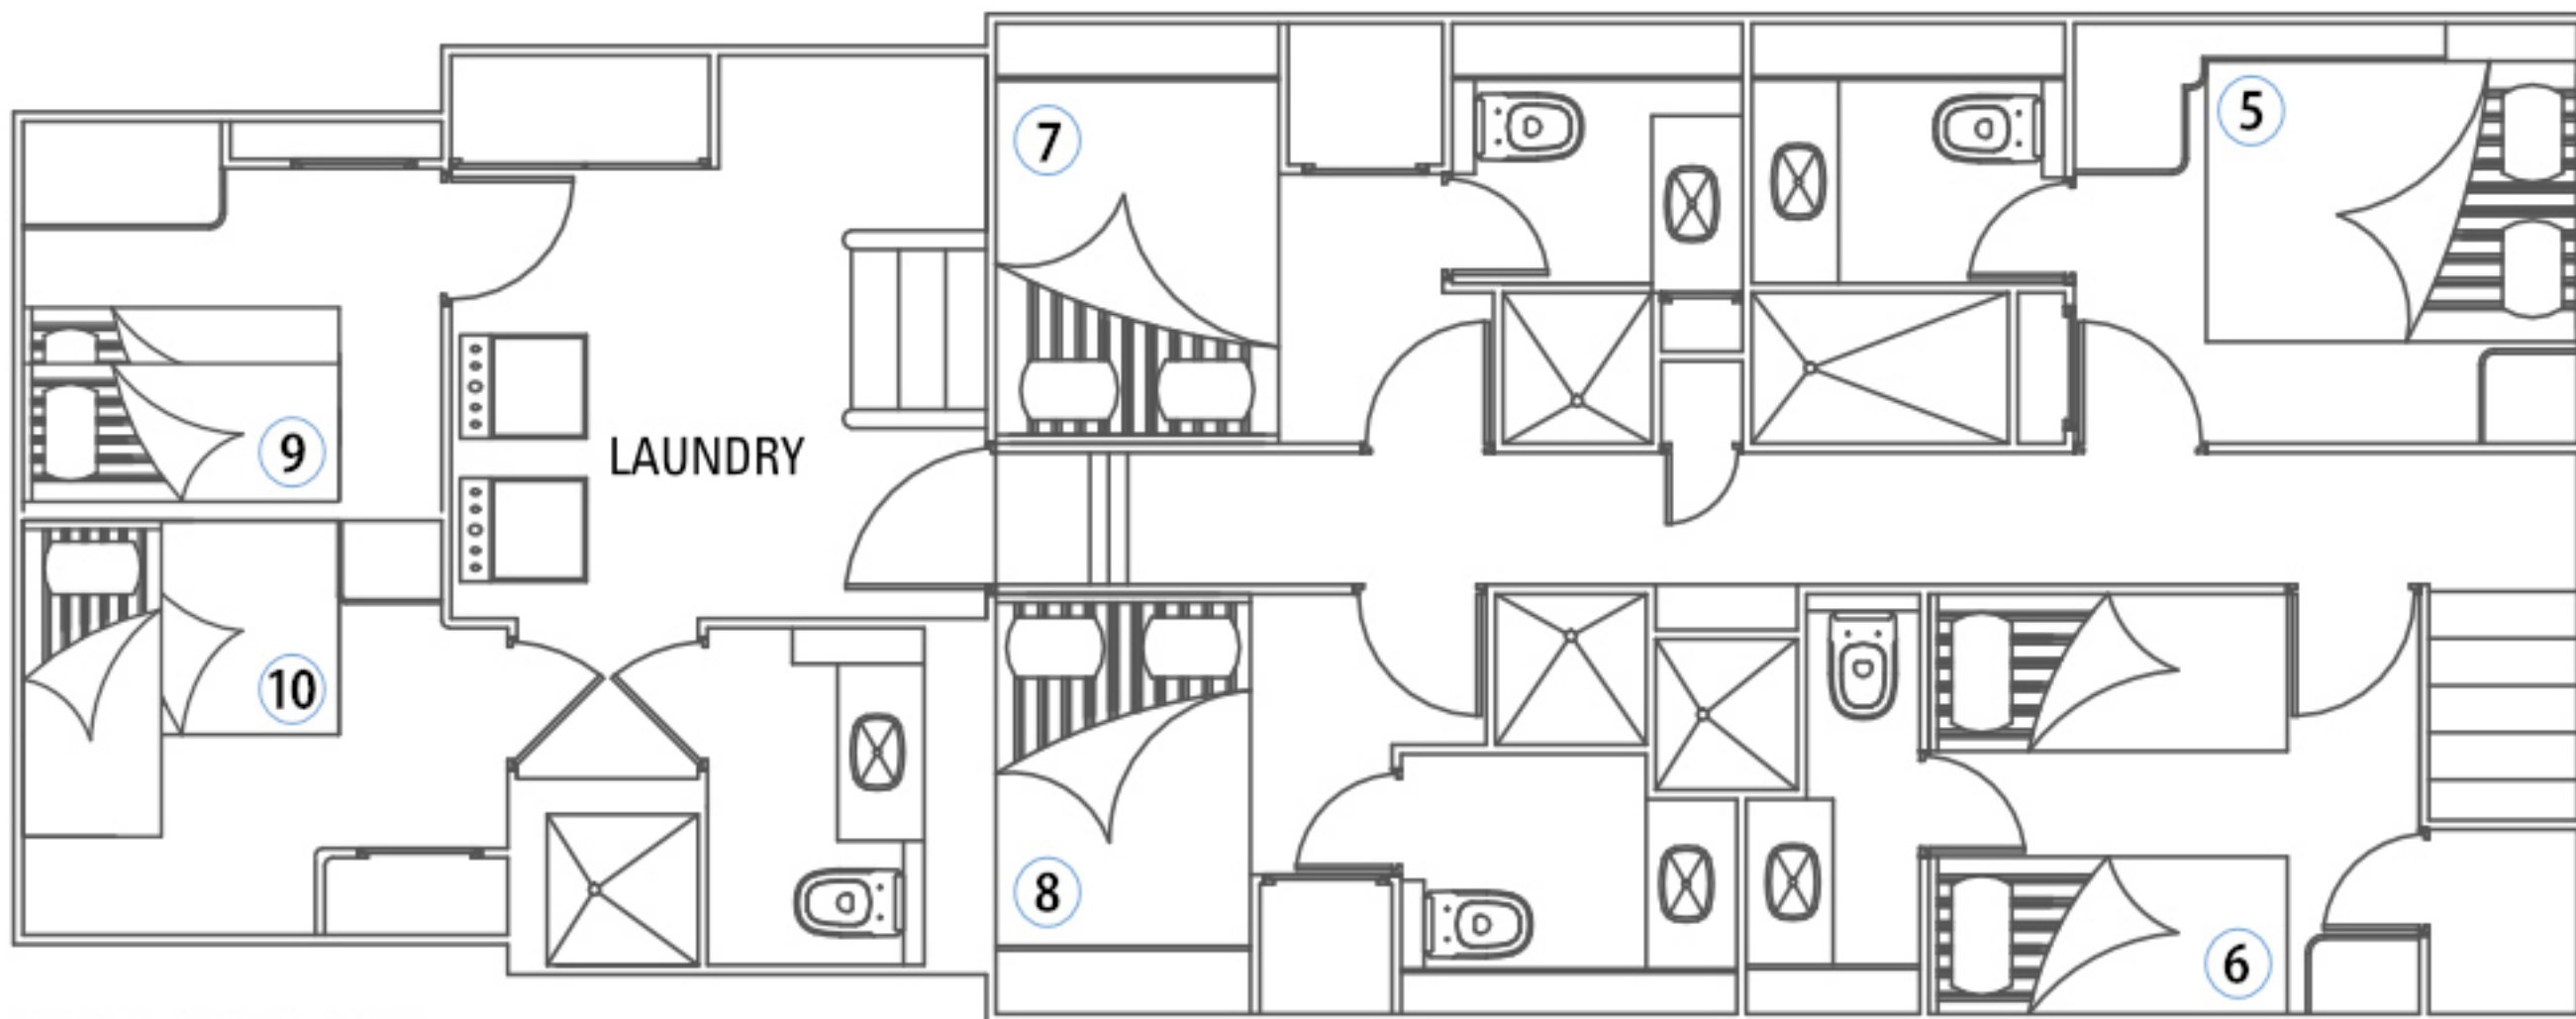

JARDINES AVALON FI | 10 CABINS - 20 PAX

FLOOR LAYOUT

UPPER DECK

MAIN DECK

JARDINES AVALON F I | BOAT SPECIFICATIONS

THE YACHT (JAF1)

Port: Júcaro, Cuba

- Cabin Total: 10
 - 6 Deluxe King Upper Deck Cabins
 - 4 Deluxe King Lower Deck Cabins
- Length: 131 feet.
- Boarding: Saturday 1pm-2pm
- Disembark: Saturday 5am-8am
- Max Passengers: 20

STATEROOM DETAILS

Cabin #1 Deluxe Stateroom
Has Porthole
Private bathroom
Single Twin, Twin bunks (3 beds)

Cabin #2 Deluxe Stateroom
Has Porthole
Private bathroom
Single Twin, Twin bunks (3 beds)

Cabin #3 Deluxe Stateroom
Has Porthole
Private bathroom
Side by side Twin beds (2 beds)

Cabin #4 Deluxe Stateroom
Has Porthole
Private bathroom
Side by side Twin beds (2 beds)

Cabin #5 Deluxe Stateroom
Has Porthole
Private bathroom
Single Queen bed

Cabin #6 Deluxe Stateroom
Has Porthole
Private bathroom
Side by side Twin beds (2 beds)

Cabin #10 Deluxe Stateroom
No Porthole
Shared bathroom
Bunk Style, Full on bottom, Twin bunk (2 beds)