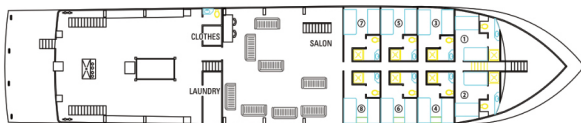

JARDINES AVALON IV | 20 CABINS - 40 PAX

SUN DECK

SUITES: 17, 18, 19, 20

UPPER DECK

DEMI SUITES: 9, 10

MAIN DECK

DEMI SUITES: 1, 2

LOWER DECK

JARDINES AVALON IV | BOAT SPECIFICATIONS

THE YACHT (JA4)

Port: Júcaro, Cuba

- Length: 190 ft.
- Boarding: Saturday 1pm-2pm
- Disembark: Saturday 5am-8am
- Max Passengers: 40

- Cabin Total: 20
 - 12 Deluxe Staterooms
 - 4 Sun Deck Suites
 - 4 Demi Suites
- *All cabins hold max dbl occupancy