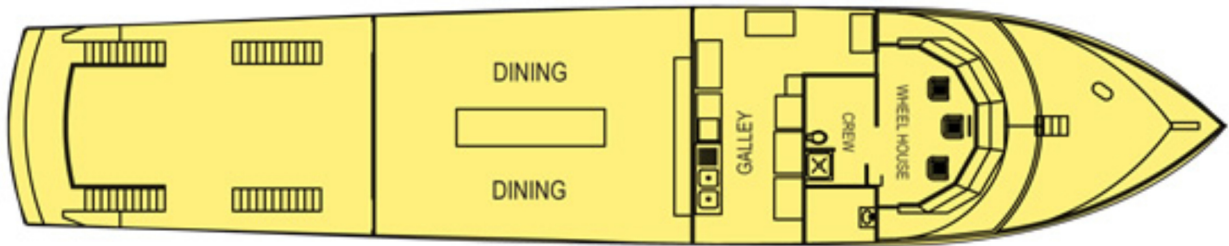

JARDINES AVALON II | 12 CABINS - 24 PAX

JARDINES AVALON II | BOAT SPECIFICATIONS

THE YACHT (JA2)

Port: Jucaro, Cuba

Length: 135 ft.

Beam: 25

Max Passengers: 24

Cabin Total: 12

Crew: 12

Boarding: Saturday 1pm-2pm

Disembark: Saturday 5am-8am

STATEROOM DETAILS

Room #1 Deluxe Stateroom

Rm Size: 9ft x 9ft (no porthole/
window)

Side by Side twins

Room #2 Deluxe Stateroom

Rm Size: 9ft x 9ft (no porthole/
window)

Side by Side twins

Room #3 Deluxe Stateroom

Rm Size: 8ft x 8ft 6in with
porthole

Side by Side twins

Room #4 Deluxe Stateroom

Rm Size: 8ft x 8ft 6in with
porthole

Side by Side twins