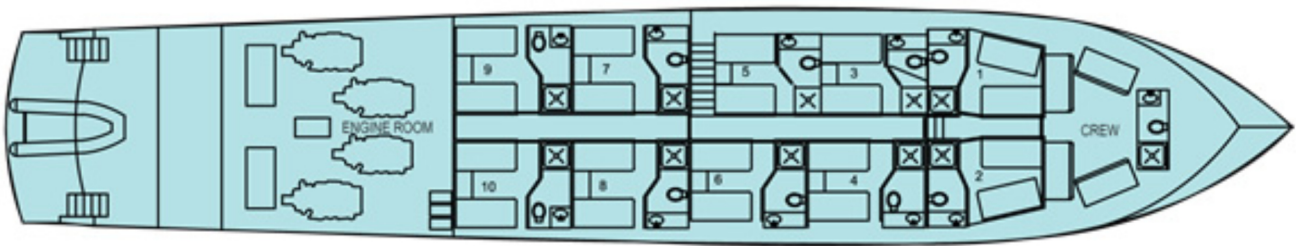

JARDINES AVALON II | 12 CABINS - 24 PAX

JARDINES AVALON II | BOAT SPECIFICATIONS

THE YACHT (JA2)

Port: Jucaro, Cuba

Length: 135 ft.

Beam: 25

Max Passengers: 24

Cabin Total: 12

Crew: 12

Boarding: Saturday 1pm-2pm

Disembark: Saturday 5am-8am

STATEROOM DETAILS

Room #1 Deluxe Stateroom

Rm Size: 9ft x 9ft (no porthole/
window)

Side by Side twins

Room #2 Deluxe Stateroom

Rm Size: 9ft x 9ft (no porthole/
window)

Side by Side twins

Room #3 Deluxe Stateroom

Rm Size: 8ft x 8ft 6in with
porthole

Side by Side twins

Room #4 Deluxe Stateroom

Rm Size: 8ft x 8ft 6in with
porthole

Side by Side twins

Room #5 Deluxe Stateroom

Rm Size: 8ft x 8ft with porthole

Side by Side twins

Room #6 Deluxe Stateroom

Rm Size: 8ft x 7ft with porthole

Side by Side twins

Room #7 Deluxe Stateroom

Rm Size: 8ft x 7ft 6in with
porthole