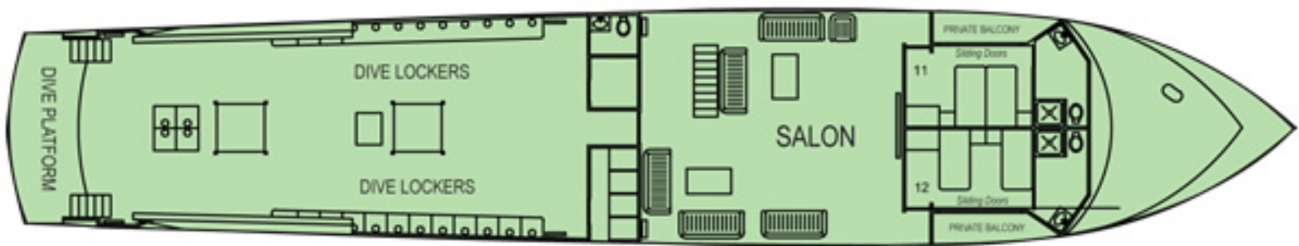

JARDINES AVALON II | 12 CABINS - 24 PAX

JARDINES AVALON II | BOAT SPECIFICATIONS

THE YACHT (JA2)

Port: Jucaro, Cuba

Length: 135 ft.

Beam: 25

Max Passengers: 24

Cabin Total: 12

Crew: 12

Boarding: Saturday 1pm-2pm

Disembark: Saturday 5am-8am

STATEROOM DETAILS

Room #1 Deluxe Stateroom

Rm Size: 9ft x 9ft (no porthole/
window)

Side by Side twins

Room #2 Deluxe Stateroom

Rm Size: 9ft x 9ft (no porthole/
window)

Side by Side twins

Room #3 Deluxe Stateroom

Rm Size: 8ft x 8ft 6in with
porthole

Side by Side twins

Room #4 Deluxe Stateroom

Rm Size: 8ft x 8ft 6in with
porthole

Side by Side twins

Side by Side twins or king

JARDINES AVALON II | BOAT SPECIFICATIONS

THE YACHT (JA2)

Port: Jucaro, Cuba

Length: 135 ft.

Beam: 25

Max Passengers: 24

Cabin Total: 12