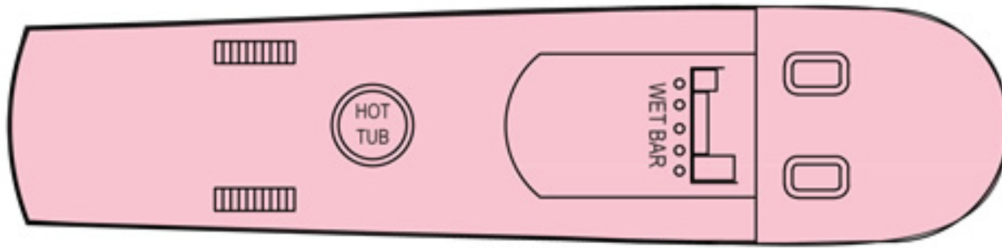

JARDINES AVALON II | 12 CABINS - 24 PAX

JARDINES AVALON II | BOAT SPECIFICATIONS

THE YACHT (JA2)

Port: Jucaro, Cuba

Length: 135 ft.

Beam: 25

Max Passengers: 24

Cabin Total: 12

Crew: 12

Boarding: Saturday 1pm-2pm

Disembark: Saturday 5am-8am

STATEROOM DETAILS

Room #1 Deluxe Stateroom

Rm Size: 9ft x 9ft (no porthole/
window)

Side by Side twins

Room #2 Deluxe Stateroom

Rm Size: 9ft x 9ft (no porthole/
window)

Side by Side twins

Room #3 Deluxe Stateroom

Rm Size: 8ft x 8ft 6in with
porthole

Side by Side twins

Room #4 Deluxe Stateroom

Rm Size: 8ft x 8ft 6in with
porthole

Side by Side twins

Room #5 Deluxe Stateroom

Rm Size: 8ft x 8ft with porthole

Side by Side twins

Room #6 Deluxe Stateroom

Rm Size: 8ft x 7ft with porthole

Side by Side twins

Room #7 Deluxe Stateroom

Rm Size: 8ft x 7ft 6in with
porthole