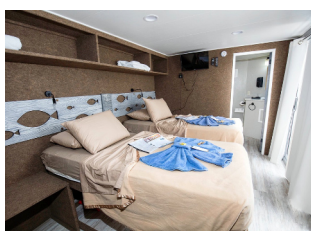

Room #12 Balcony Suite

Rm Size: 10ft x 8ft with sliding
glass doors

Side by Side twins or king