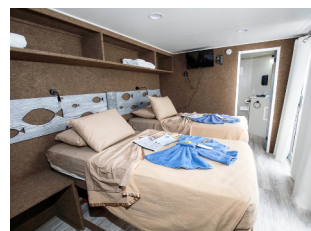

Room #8 Deluxe Stateroom

Rm Size: 8ft x 8ft with porthole

Side by Side twins or king